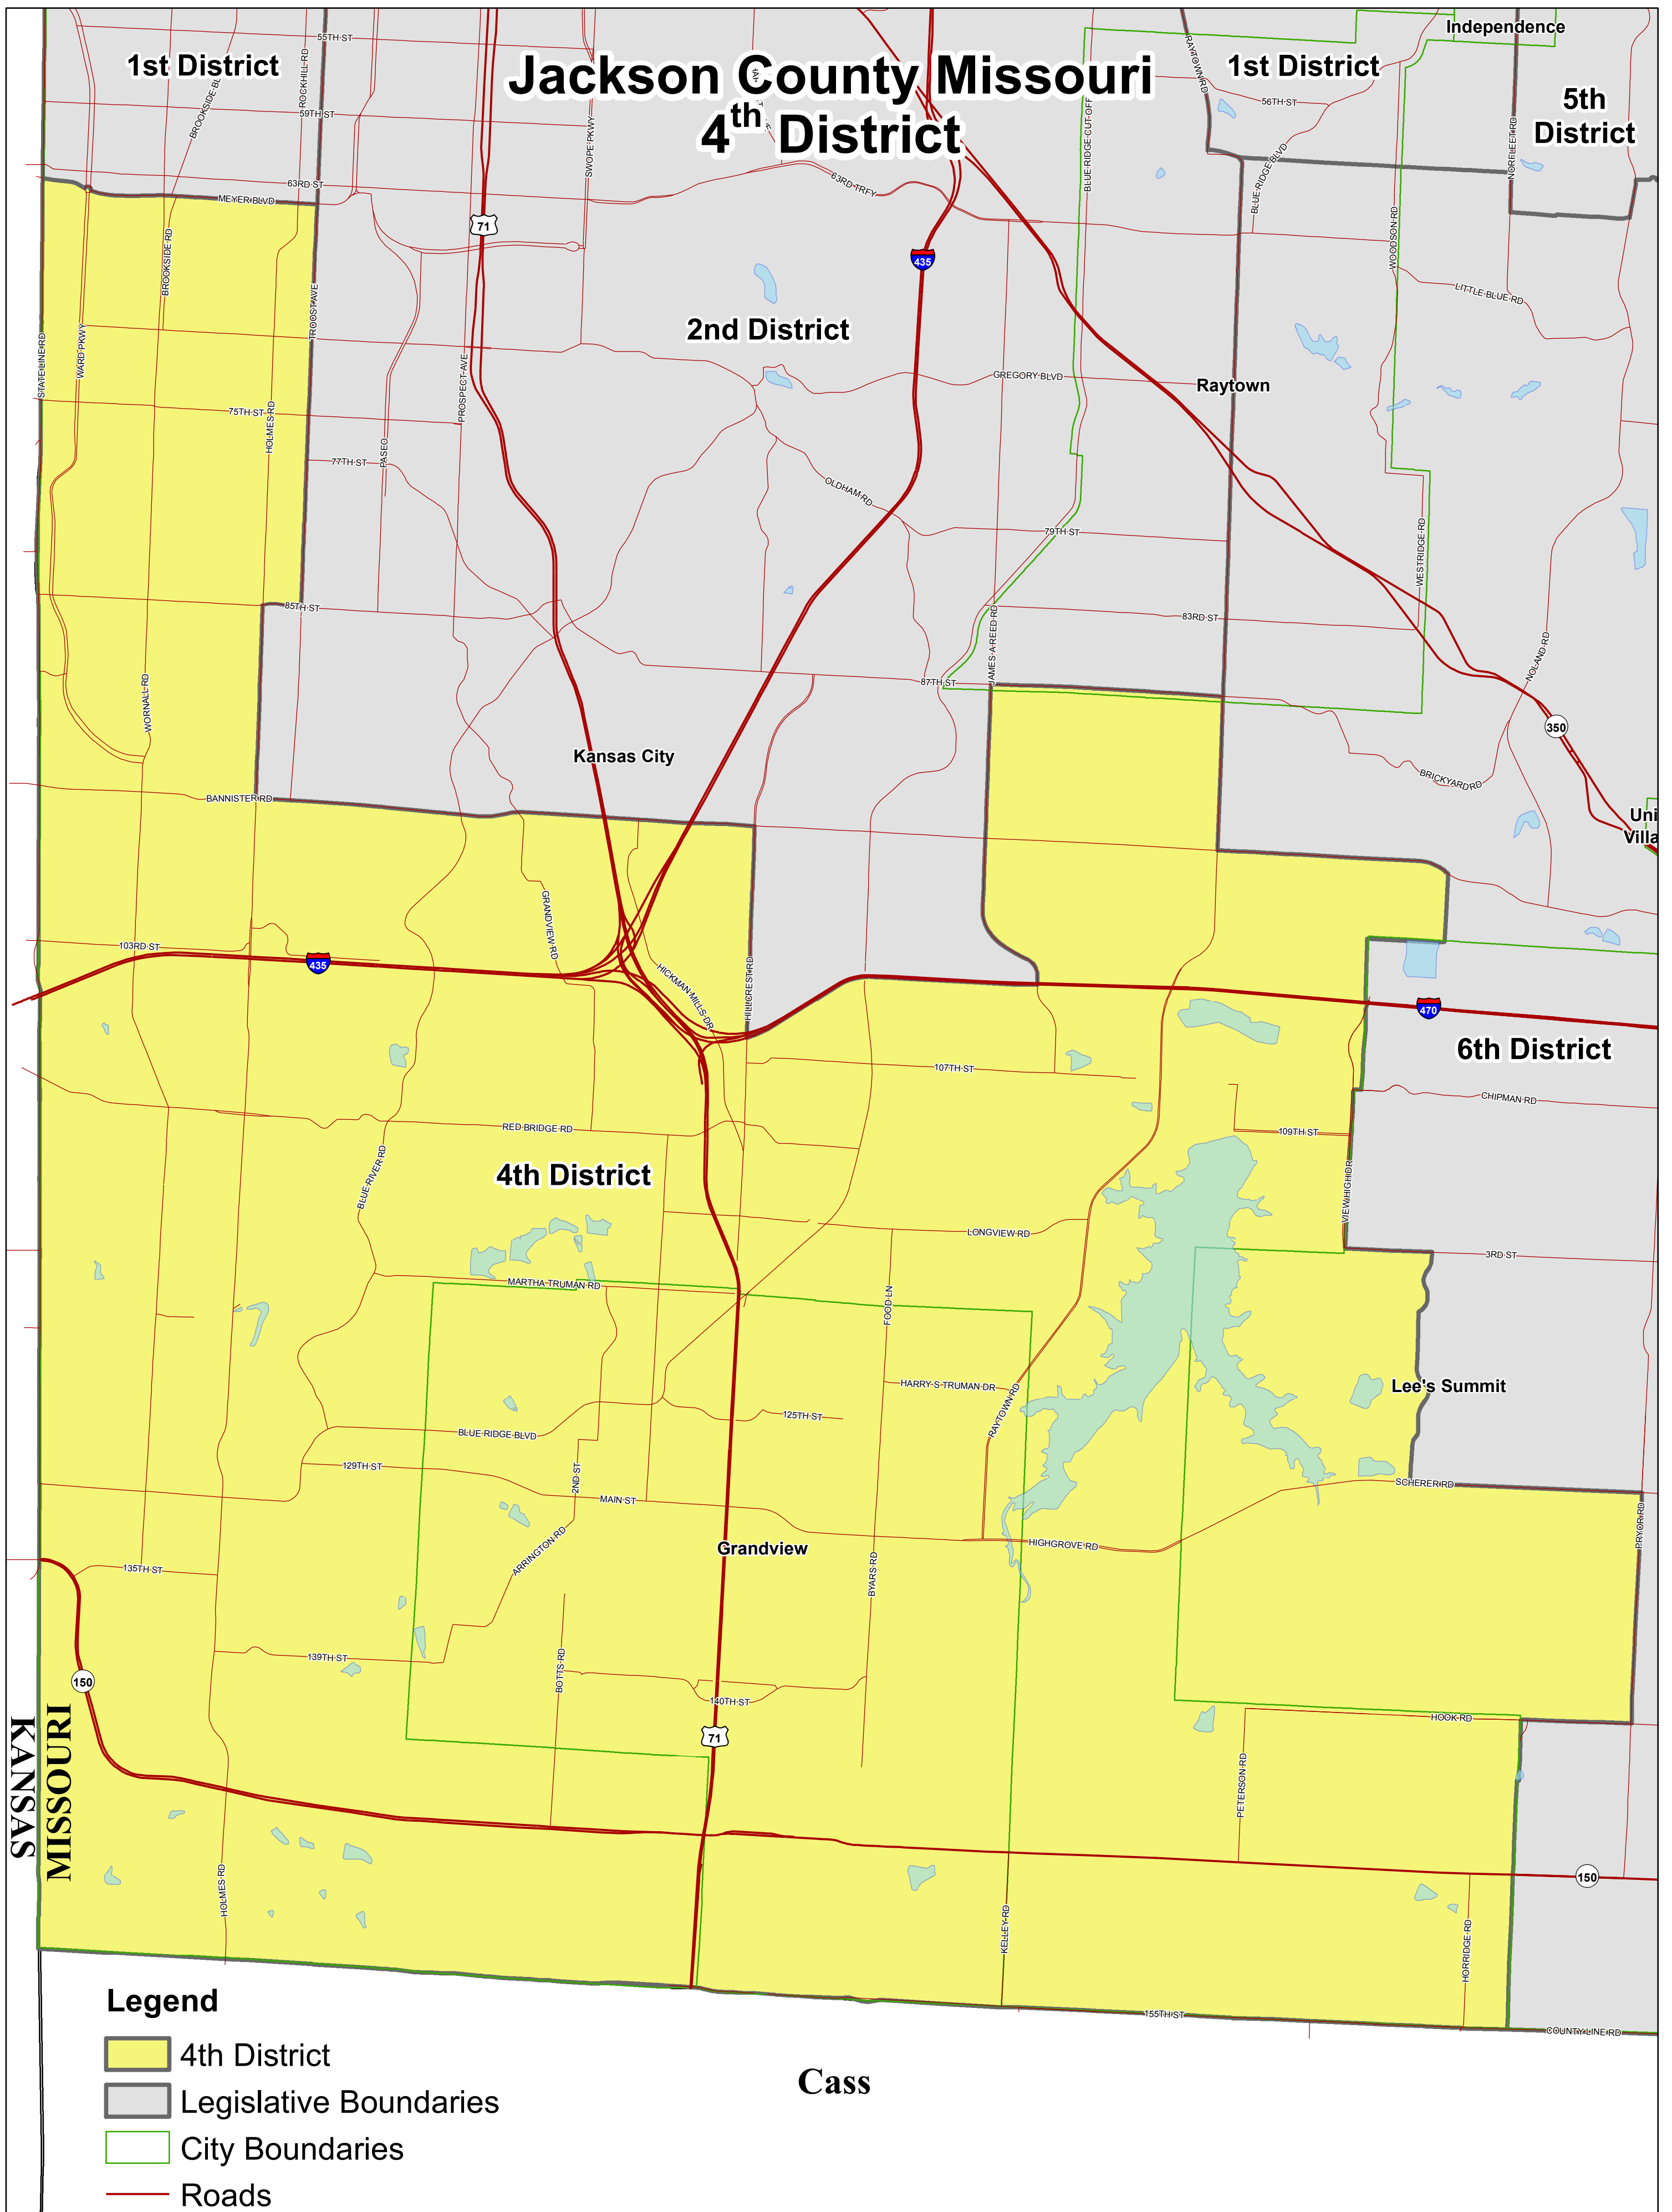

Jackson County Missouri

4th District

Legend

- 4th District
- Legislative Boundaries
- City Boundaries
- Roads

Cass

MISSOURI
KANSAS